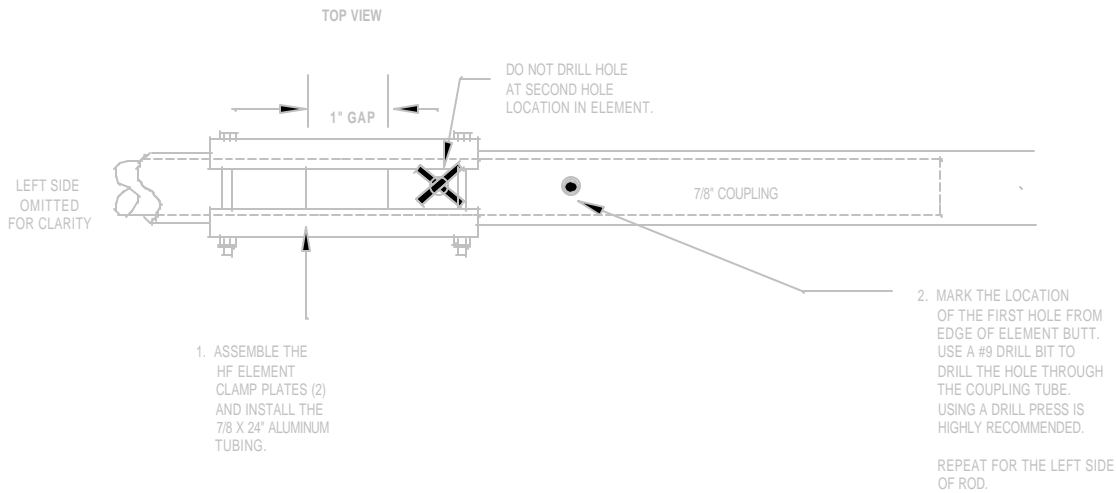

KLM TO M2 KT34 AND KT34XA ELEMENT TO BOOM CLAMP CONVERSION KIT

PARTS LIST

ITEM	QTY.	ITEM	QTY.
TUBE COUPLING, 7/8 X 18"	1	BOLT, ss, 1/4-20 x 3"	4
HF ELEMENT CLAMP, 3/8 x 3 x 4"	2	BOLT, ss, 1/4-20 x 2"	4
SADDLE CLAMP, 1/2 X 1 x 4", w/ 3" RAD.	2	LOCKNUTS, ss, 1/4-20	4