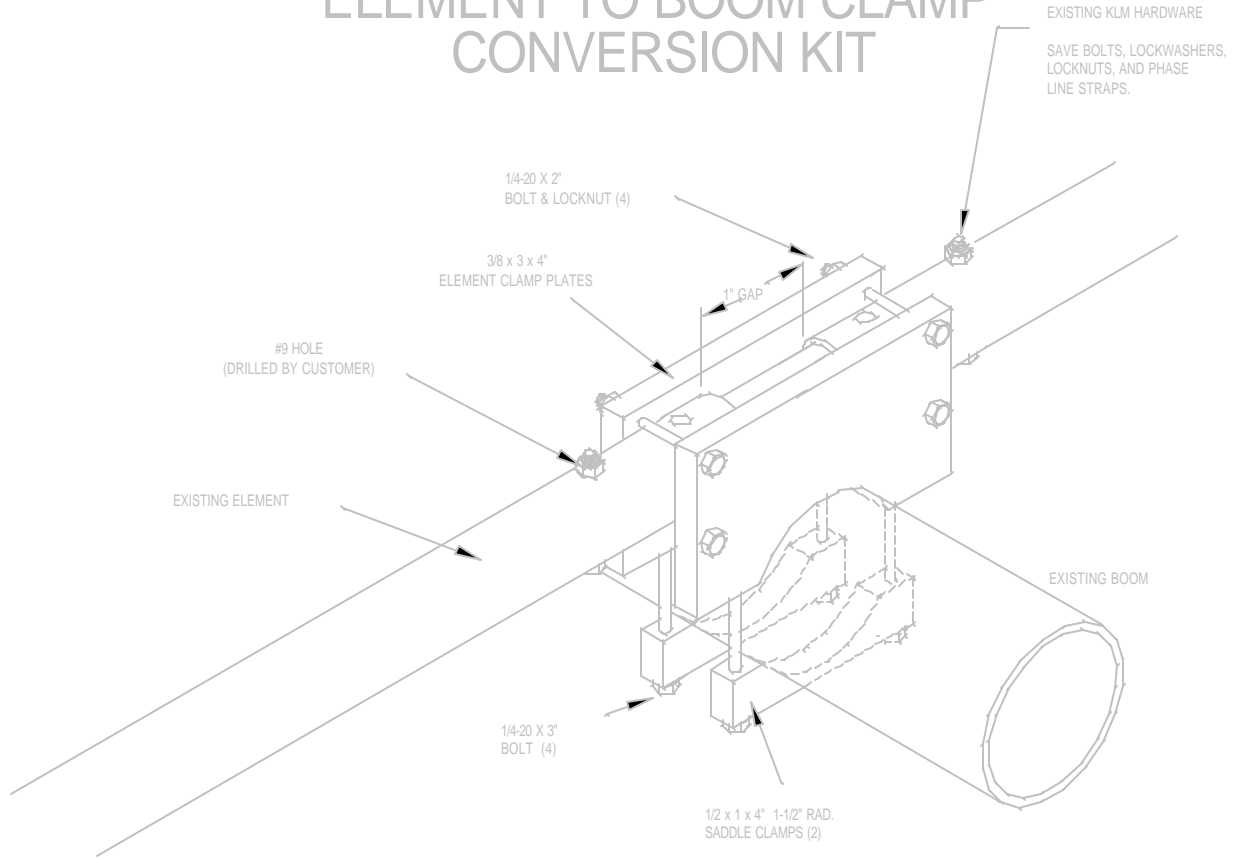

KLM TO M2 KT34 AND KT34XA ELEMENT TO BOOM CLAMP CONVERSION KIT

PARTS LIST

ITEM	QTY.	ITEM	QTY.
TUBE COUPLING, 7/8 X 18"	1	BOLT, ss, 1/4-20 x 3"	4
HF ELEMENT CLAMP, 3/8 x 3 x 4"	2	BOLT, ss, 1/4-20 x 2"	4
SADDLE CLAMP, 1/2 X 1 x 4", w/ 3" RAD.	2	LOCKNUTS, ss, 1/4-20	4