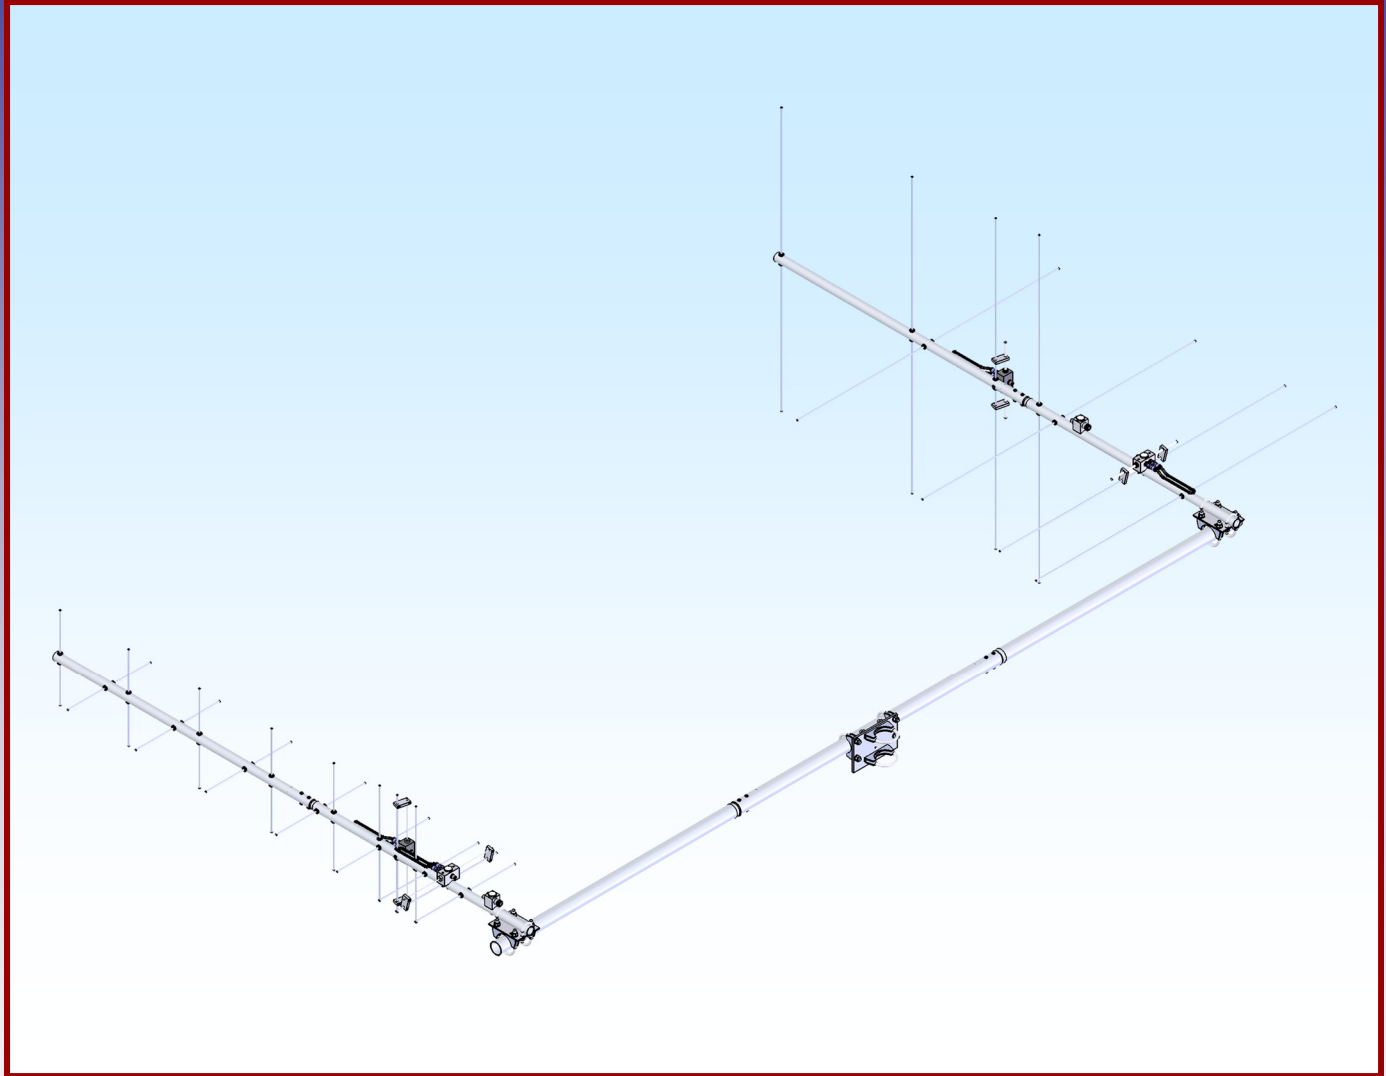

M2 Antenna Systems, Inc.

Model No: FGCBLEOPACK

PARTS & HARDWARE

DESCRIPTION	QTY
ALUMINUM TUBE, 1.5" X .065 X 36"	1
ALUMINUM TUBE, 1.5" X .065 X 36" SOE	2
BOOM TO MAST PLATE, 4" X 3/16" X 6" (M2APT0022)	1
HARDWARE:	
U-BOLT AND CRADLE, 2"	2
U-BOLT AND CRADLE, 1-1/2"	2
LOCKWASHER, 5/16,SS	8
LOCKNUT, 5/16-18,SS.....	8
SCREW, 8-32 X 1-3/4",SS.....	4
LOCKNUT, 8-32,SS.....	4